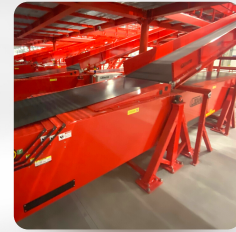

## TELESCOPIC CONVEYORS

Telescopic conveyors are extendible conveyors that help to reach inside the vehicles such as trailers, trucks, containers, and vans to load or unload bulk products in a safe, quick, and affordable way. Telescopic Conveyors, provide a significant improvement in loading/unloading time in warehouses. Easy integration makes them the most affordable option to overcome bottlenecks in loading and unloading in most logistics segments.

### OPTIONS

Led Light Bridge

Mobile on Wheels / Rails

Hydraulic Tilt

Operator Platform

Raised Belt

Tilting Front End