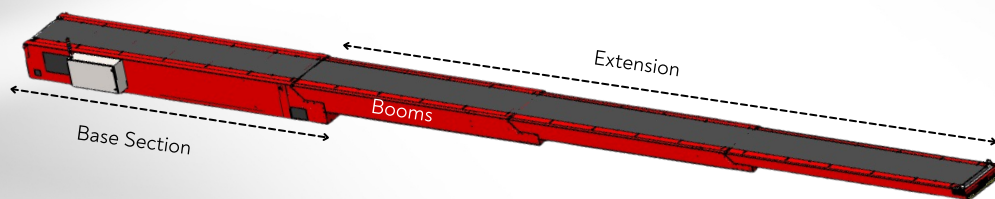

## TELESCOPIC CONVEYORS

Telescopic conveyors are extendible conveyors that help to reach inside the vehicles such as trailers, trucks, containers, and vans to load or unload bulk products in a safe, quick, and affordable way. Telescopic Conveyors, provide a significant improvement in loading/unloading time in warehouses. Easy integration makes them the most affordable option to overcome bottlenecks in loading and unloading in most logistics segments.

Base	Booms	Extension	Total Length
5.000	2	7.000	12.000
5.000	3	10.000	15.000
6.000	2	7.000	13.000
6.000	3	13.000	19.000
7.000	2	9.000	16.000
7.000	3	15.000	22.000

All dimensions in mm