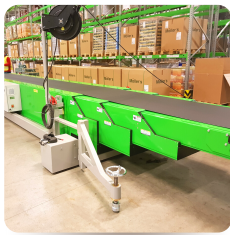

## TELESCOPIC CONVEYORS

Telescopic conveyors are extendible conveyors that help to reach inside the vehicles such as trailers, trucks, containers, and vans to load or unload bulk products in a safe, quick, and affordable way. Telescopic Conveyors, provide a significant improvement in loading/unloading time in warehouses. Easy integration makes them the most affordable option to overcome bottlenecks in loading and unloading in most logistics segments.

## TELESCOPIC CONVEYORS

### OPTIONS

Led Light Bridge

Mobile on Wheels / Rails

Hydraulic Tilt

Operator Platform

Raised Belt

Tilting Front End